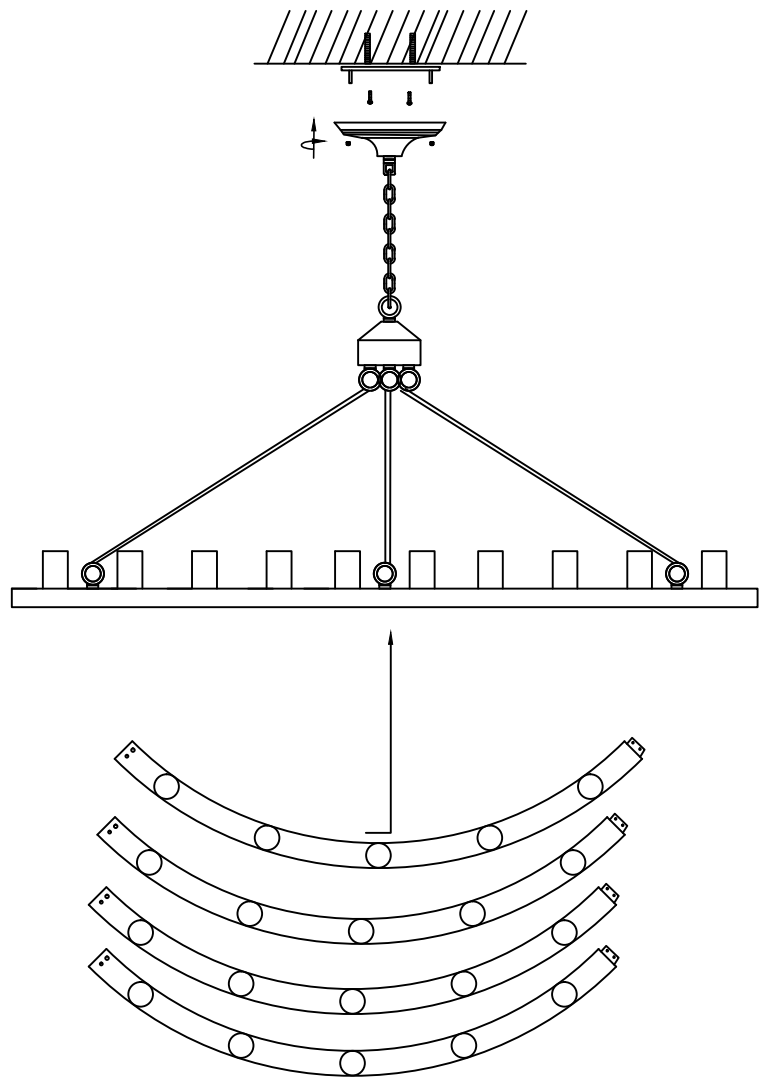

Component details		
No.	Component	Quantity
1-		1
		

Installation instructions

Power	Maintenance	
Model: 7302306 Power: 220V-240V 50Hz/60Hz	<ol style="list-style-type: none"> 1. Cut off the power supply 2. Fixed hanging plate in ceiling 3. Lock the light bulb 4. open source. 	